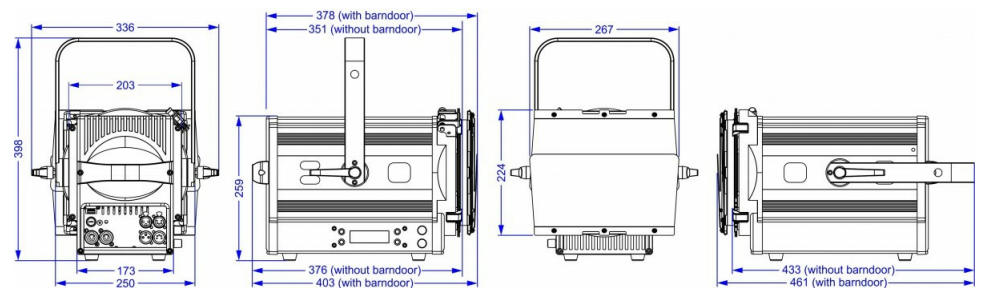

TECHNICAL SPECIFICATIONS

General : Application	Commercial, Stage & Rental, Theatre
General : Series	No
General : Weight (kg)	8.25
General : Powerinput	AC 100 - 240V, 50/60Hz
General : Energy Label	No
General : Power consumption W	260
General : Color	black
General : Display	LCD
General : Fixation	M12
General : IP rating	indoor
Control : Modes	standalone, manual, DMX, DMX Master/Slave
Control : manual	Yes
Control : Master/Slave	Yes
Control : SMART-DMX	No
Control : Standalone	fixed
Control : programmable	No
Control : upgradable software	Yes
Control : maximum DMX channels	4
Light : lamp socket	none
Light : Lux	4700 @ 5 meter (beam 14°)
Light : lamp	COB
Light : min. color temperature (K)	3150
Light : max. color temperature (K)	3250
Light : CRI	97
Light : colors	Warm white
Light : mix colors	No
Light : functions	motorized zoom
Light : min. refresh rate (kHz)	No
Light : max. refresh rate (kHz)	No
Connections : input	3 pin XLR, 5 pin XLR, PowerCon®, usb, rdm, wireless DMX
Connections : output	3 pin XLR, 5 pin XLR, PowerCon®
Brand	BRITEQ
EANCode	5420025660389