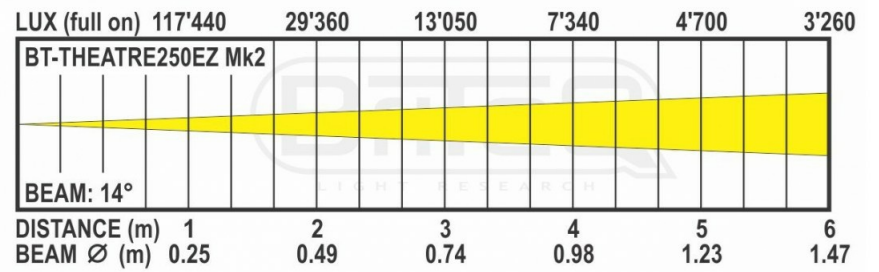

TECHNICAL SPECIFICATIONS

General : Application	Commercial, Stage & Rental, Theatre
General : Series	No
General : Weight (kg)	8.25
General : Powerinput	AC 100 - 240V, 50/60Hz
General : Energy Label	No
General : Power consumption W	260
General : Color	black
General : Display	LCD
General : Fixation	M12
General : IP rating	indoor
Control : Modes	standalone, manual, DMX, DMX Master/Slave
Control : manual	Yes
Control : Master/Slave	Yes
Control : SMART-DMX	No
Control : Standalone	fixed
Control : programmable	No
Control : upgradable software	Yes
Control : maximum DMX channels	4
Light : lamp socket	none
Light : Lux	4700 @ 5 meter (beam 14°)
Light : lamp	COB
Light : min. color temperature (K)	3150
Light : max. color temperature (K)	3250
Light : CRI	97
Light : colors	Warm white
Light : mix colors	No
Light : functions	motorized zoom
Light : min. refresh rate (kHz)	No
Light : max. refresh rate (kHz)	No
Connections : input	3 pin XLR, 5 pin XLR, PowerCon®, usb, rdm, wireless DMX
Connections : output	3 pin XLR, 5 pin XLR, PowerCon®
Brand	BRITEQ
EANCode	5420025660389