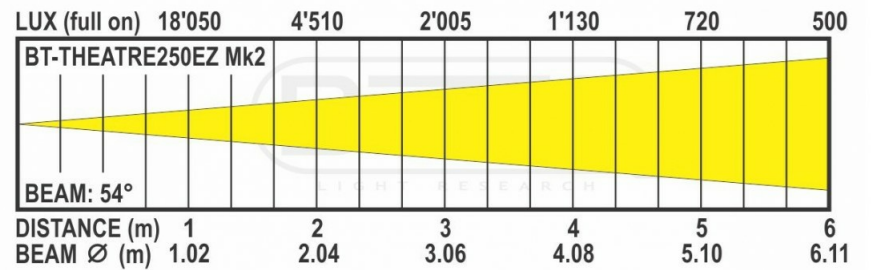

TECHNICAL SPECIFICATIONS

General : Application	Commercial, Stage & Rental, Theatre
General : Series	No
General : Weight (kg)	8.25
General : Powerinput	AC 100 - 240V, 50/60Hz
General : Energy Label	No
General : Power consumption W	260
General : Color	black
General : Display	LCD
General : Fixation	M12
General : IP rating	indoor
Control : Modes	standalone, manual, DMX, DMX Master/Slave
Control : manual	Yes
Control : Master/Slave	Yes
Control : SMART-DMX	No
Control : Standalone	fixed
Control : programmable	No
Control : upgradable software	Yes
Control : maximum DMX channels	4
Light : lamp socket	none
Light : Lux	4700 @ 5 meter (beam 14°)
Light : lamp	COB
Light : min. color temperature (K)	3150
Light : max. color temperature (K)	3250
Light : CRI	97
Light : colors	Warm white
Light : mix colors	No
Light : functions	motorized zoom
Light : min. refresh rate (kHz)	No
Light : max. refresh rate (kHz)	No
Connections : input	3 pin XLR, 5 pin XLR, PowerCon®, usb, rdm, wireless DMX
Connections : output	3 pin XLR, 5 pin XLR, PowerCon®
Brand	BRITEQ
EANCode	5420025660389