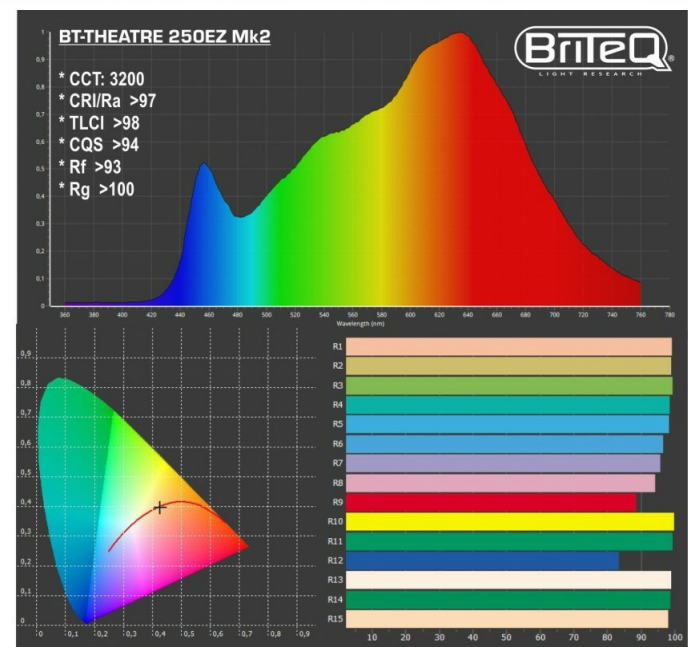

TECHNICAL SPECIFICATIONS

General : Application	Commercial, Stage & Rental, Theatre
General : Series	No
General : Weight (kg)	8.25
General : Powerinput	AC 100 - 240V, 50/60Hz
General : Energy Label	No
General : Power consumption W	260
General : Color	black
General : Display	LCD
General : Fixation	M12
General : IP rating	indoor
Control : Modes	standalone, manual, DMX, DMX Master/Slave
Control : manual	Yes
Control : Master/Slave	Yes
Control : SMART-DMX	No
Control : Standalone	fixed
Control : programmable	No
Control : upgradable software	Yes
Control : maximum DMX channels	4
Light : lamp socket	none
Light : Lux	4700 @ 5 meter (beam 14°)
Light : lamp	COB
Light : min. color temperature (K)	3150
Light : max. color temperature (K)	3250
Light : CRI	97
Light : colors	Warm white
Light : mix colors	No
Light : functions	motorized zoom
Light : min. refresh rate (kHz)	No
Light : max. refresh rate (kHz)	No
Connections : input	3 pin XLR, 5 pin XLR, PowerCon®, usb, rdm, wireless DMX
Connections : output	3 pin XLR, 5 pin XLR, PowerCon®
Brand	BRITEQ
EANCode	5420025660389

www.briteq-lighting.com | <https://www.facebook.com/Briteq>

Beglec NV has the right to change products and specifications with and without notice. Major as well as minor changes can be involved. This leaflet can contain errors, therefore we advice to consult your local dealer to ensure that actual features and specifications match your requirements. Copyright © 2021 by BEGLEC NV. All rights reserved.